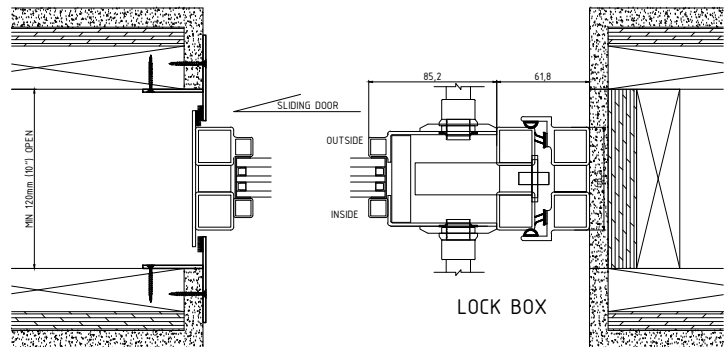

HORIZONTAL SECTION
(CLOSED POSITION)