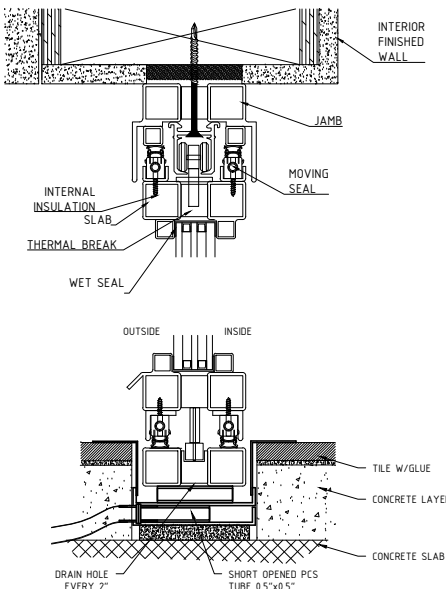

HORIZONTAL SECTION
(CLOSED POSITION)