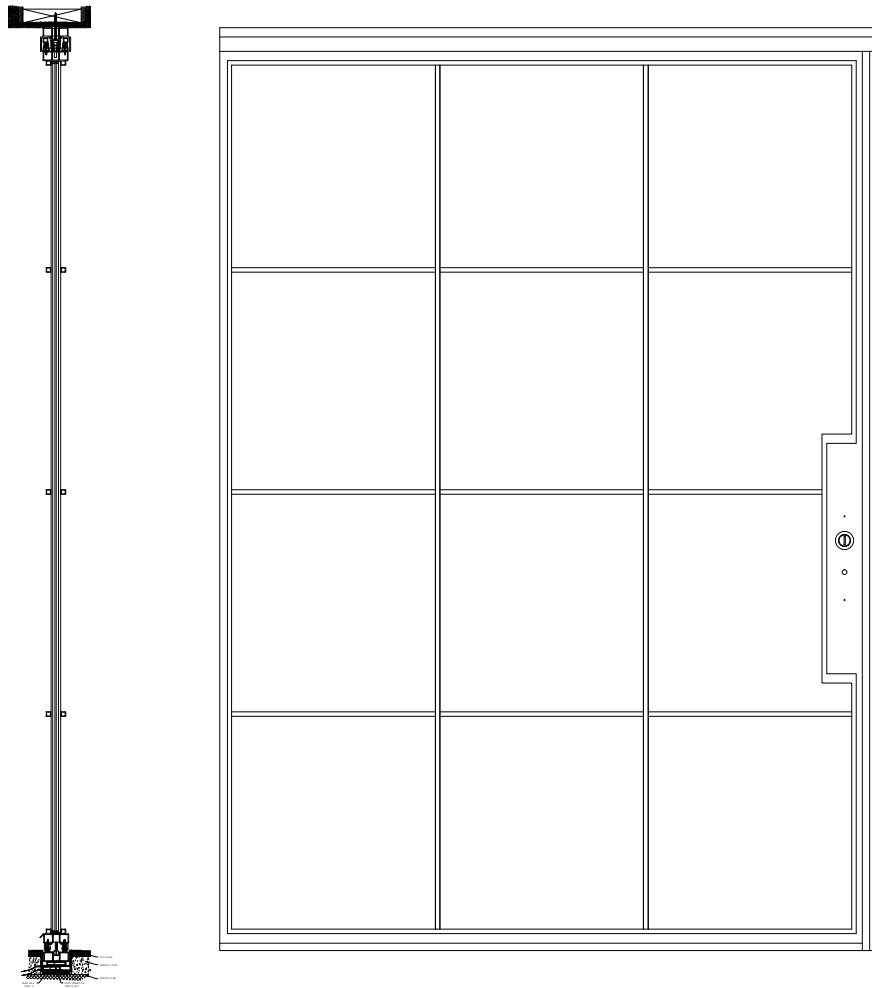

Locking: TBD  
 Operation:  
 Hinges: No

Glazing:  
 Dual/Triple pane Krypton Gas Filled  
 Integral Noise Control Included  
 Low E Options Available  
 Fully Tempered  
 Spacer, Black  
 Factory Installed Wet Glazing w Steel Stop  
 1/2" and 1" Muntins Available - FDL

Climate Proofing:  
 Integral Thermal Break  
 Dual Falling Seals

Frame:  
 Depth: 68 mm  
 Attachment: Mounting Lug  
 Finish:  
 Thermally Bonded Zinc Galvanized  
 2 Coats Epoxy Primer  
 3 Coats Acrylic Lacquer  
 3 Coats Clear Polyurethane

\* MUNTINS ARE OPTIONAL

HORIZONTAL SECTION  
 (CLOSED POSITION)