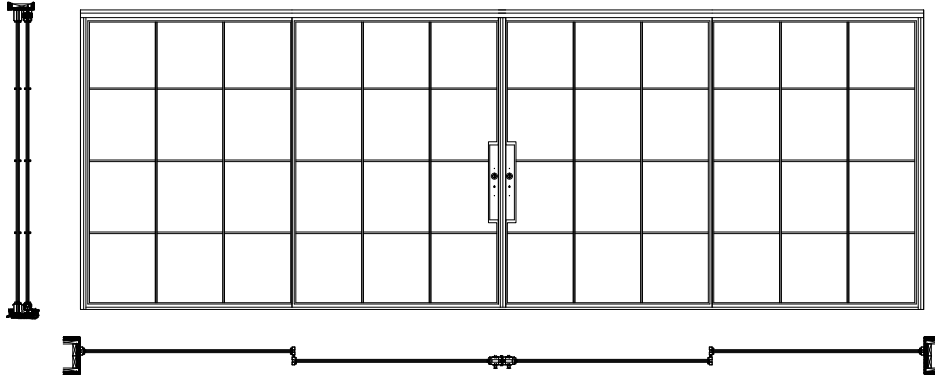

Locking: TBD  
Operation:  
Hinges: No

Glazing:  
Dual/Triple pane Krypton Gas Filled  
Integral Noise Control Included  
Low E Options Available  
Fully Tempered  
Spacer, Black  
Factory Installed Wet Glazing w Steel Stop  
1/2" and 1" Muntins Available - FDL

Climate Proofing:  
Integral Thermal Break  
Dual Falling Seals

Frame:  
Depth: 68 mm  
Attachment: Mounting Lug  
Finish:  
Thermally Bonded Zinc Galvanized  
2 Coats Epoxy Primer  
3 Coats Acrylic Lacquer  
3 Coats Clear Polyurethane